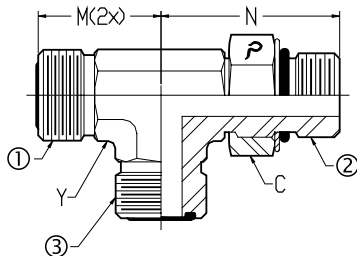

FS-6804

OFS Straight Thread Run Tee

Reference
 Aeroquip FF1865T0404
 Parker Tube R50L0
 Weatherhead 4716
 SAE 520428

Part No.	Tube O.D.	1-3 Male OFS	2 Male ORB	C Nut Hex	M Length	N Length	Y Flats	Operating Pressure
FS-6804-04-04-04-4	1/4	9/16 - 18	7/16 - 20	5/8	0.85	1.29	9/16	6,000
FS-6804-04-06-04-4 #	1/4	9/16 - 18	9/16 - 18	3/4	0.90	1.45	3/4	6,000
FS-6804-06-06-06-4	3/8	11/16 - 16	9/16 - 18	3/4	0.98	1.45	3/4	6,000
FS-6804-08-06-08-4 #	1/2	13/16 - 16	9/16 - 18	3/4	1.10	1.44	3/4	6,000
FS-6804-08-08-08-4	ww1/2	13/16 - 16	3/4 - 16	15/16	1.10	1.60	3/4	6,000
FS-6804-08-12-08-4 #	1/2	13/16 - 16	1 1/16 - 12	1 3/8	1.32	2.17	1 3/16	6,000
FS-6804-10-10-10-4	5/8	1 - 14	7/8 - 14	1 1/16	1.31	1.97	1 1/16	6,000
FS-6804-12-12-12-4	3/4	1 3/16 - 12	1 1/16 - 12	1 3/8	1.47	2.17	1 3/16	6,000
FS-6804-16-16-16-4	1"	1 7/16 - 12	1 5/16 - 12	1 5/8	1.64	2.35	1 7/16	5,500
FS-6804-20-20-20-4 #	1 1/4	1 11/16 - 12	1 5/8 - 12	1 7/8	1.76	2.45	1 5/8	4,000