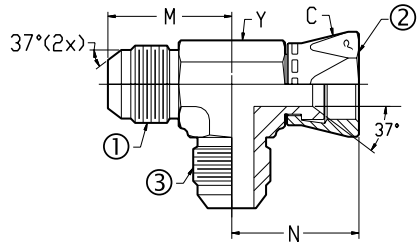

6602

Female JIC Swivels Swivel Nut Run Tee

Reference
 Aeroquip 203102
 Parker Hose 063T
 Parker Tube R6X
 Weatherhead C5706
 SAE 070432

Part No.	Tube O.D.	1-3 Male JIC	2 Female JIC Swivel	C Nut Hex	M Length	N Length	Y Flats	Operating Pressure
6602-04-04-04-4	1/4	7/16 - 20	7/16 - 20	9/16	0.89	1.00	7/16	7,500
6602-05-05-05-4	5/16	1/2 - 20	1/2 - 20	5/8	0.95	1.06	9/16	6,000
6602-06-06-06-4	3/8	9/16 - 18	9/16 - 18	11/16	1.06	1.25	9/16	5,000
6602-08-08-08-4	1/2	3/4 - 16	3/4 - 16	7/8	1.25	1.38	3/4	5,000
6602-10-10-10-4	5/8	7/8 - 14	7/8 - 14	1"	1.45	1.62	7/8	5,000
6602-12-12-12-4	3/4	1 1/16 - 12	1 1/16 - 12	1 1/4	1.66	1.75	1 1/16	5,000
6602-14-14-14-4 #	7/8	1 3/16 - 12	1 3/16 - 12	1 3/8	1.80	1.78	1 5/16	4,000
6602-16-16-16-4	1"	1 5/16 - 12	1 5/16 - 12	1 1/2	1.81	2.00	1 5/16	3,600
6602-20-20-20-4	1 1/4	1 5/8 - 12	1 5/8 - 12	2"	2.06	2.31	1 5/8	3,600
6602-24-24-24-4	1 1/2	1 7/8 - 12	1 7/8 - 12	2 1/4	2.33	2.59	1 7/8	2,500