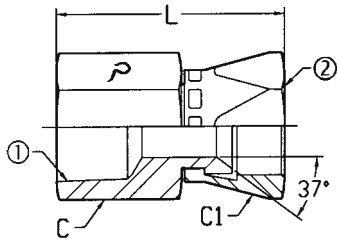

6506

Female JIC Swivels Swivel Nut Female Adaptor

Reference
Aeroquip 2242
Parker Tube G6X
SAE J514

Part No.	Tube O.D.	1 Female NPTF	2 Female JIC Swivel	C Body Hex	C1 Nut Hex	L Length	Operating Pressure
6506-02-04	1/4	1/8 - 27	7/16 - 20	9/16	9/16	1.27	6,000
6506-04-04	1/4	1/4 - 18	7/16 - 20	3/4	9/16	1.49	6,000
6506-04-06	3/8	1/4 - 18	9/16 - 18	3/4	11/16	1.58	5,000
6506-06-06	3/8	3/8 - 18	9/16 - 18	7/8	11/16	1.67	5,000
6506-06-08	1/2	3/8 - 18	3/4 - 16	7/8	7/8	1.74	5,000
6506-06-10 #	5/8	3/8 - 18	7/8 - 14	7/8	1"	1.90	5,000
6506-08-06	3/8	1/2 - 14	9/16 - 18	1 1/8	11/16	1.95	5,000
6506-08-08	1/2	1/2 - 14	3/4 - 16	1"	7/8	1.91	5,000
6506-08-10	5/8	1/2 - 14	7/8 - 14	1"	1"	2.04	5,000
6506-12-10 #	5/8	3/4 - 14	7/8 - 14	1 3/8	1"	2.11	4,000
6506-12-12	3/4	3/4 - 14	1 1/16 - 12	1 3/8	1 1/4	2.59	4,000
6506-12-14 #	3/4	3/4 - 14	1 3/16 - 12	1 3/8	1 3/8	2.24	4,000
6506-16-16	1"	1 - 11 1/2	1 5/16 - 12	1 5/8	1 1/2	2.58	3,000
6506-20-20	1 1/4	1 1/4 - 11 1/2	1 5/8 - 12	2"	2"	2.86	2,500
6506-24-24	1 1/2	1 1/2 - 11 1/2	1 7/8 - 12	2 3/8	2 1/4	2.92	2,000