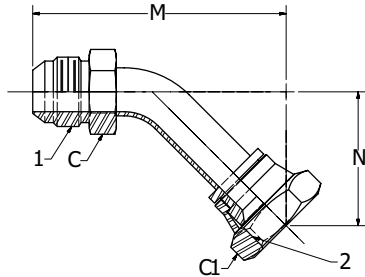

6502BT

Swivel Nut BENT TUBE Elbow

Reference
SAE J514

Part No.	Tube O.D.	1 Male JIC	2 Female JIC Swivel	C Body Hex	C1 Nut Hex	M Length	N Length	Operating Pressure
6502BT-04-04 #	1/4	7/16 - 20	7/16 - 20	1/2	9/16	2.12	0.98	5,000
6502BT-06-06 #	3/8	9/16 - 18	9/16 - 18	5/8	11/16	2.65	1.36	5,000
6502BT-08-08 #	1/2	3/4 - 16	3/4 - 16	13/16	7/8	2.97	1.47	5,000
6502BT-10-10	5/8	7/8 - 14	7/8 - 14	15/16	1"	3.37	1.45	4,000
6502BT-12-12	3/4	1 1/16 - 12	1 1/16 - 12	1 1/8	1 1/4	3.88	2.05	4,000
6502BT-16-16 #	1"	1 5/16 - 12	1 5/16 - 12	1 3/8	1 1/2	4.47	2.17	3,500
6502BT-20-20 #	1 1/4	1 5/8 - 12	1 5/8 - 12	2"	1 11/16	4.84	2.44	2,000