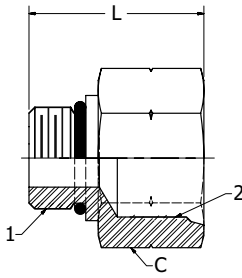

* This part has a Step (Shoulder) Shown Above.

Continued on next page.

4:1 Safety Factor

● Available in 316 Stainless Steel

Minimum Order Quantity May Apply.

6410

O-Ring Boss Fittings

O-Ring Boss Reducer-Expander

Reference
 Aeroquip FF1010
 Parker Hose 0510
 Parker Tube F50G5
 Weatherhead C7033
 SAE J514

Continued from previous page.

Part No.	1 Male ORB	2 Female ORB	C Hex	L Length	Operating Pressure
6410-20-10 #	1 5/8 - 12	7/8 - 14	1 7/8	1.00	4,000
6410-20-12	1 5/8 - 12	1 1/16 - 12	1 7/8	1.00	4,000
6410-20-16	1 5/8 - 12	1 5/16 - 12	1 7/8	1.00	4,000
6410-20-24 # #Expander	1 5/8 - 12	1 7/8 - 12	2 3/8	2.03	2,000
6410-24-10 #	1 7/8 - 12	7/8 - 14	2 1/8	1.00	3,000
6410-24-12	1 7/8 - 12	1 1/16 - 12	2 1/8	1.00	3,000
6410-24-16	1 7/8 - 12	1 5/16 - 12	2 1/8	1.00	3,000
6410-24-20	1 7/8 - 12	1 5/8 - 12	2 1/8	1.75	3,000
6410-32-20	2 1/2 - 12	1 5/8 - 12	2 3/4	1.00	2,000
6410-32-24	2 1/2 - 12	1 7/8 - 12	2 3/4	1.80	2,000