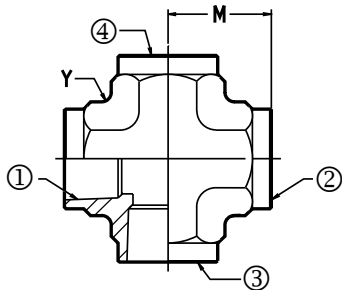

## Female Pipe Cross

**Reference**  
Aeroquip 2080  
Parker Hose 022X  
Parker Tube KMM00  
Weatherhead C3959  
SAE J514

Part No.	1-2-3-4 Female NPTF	M Length	Y Flats	Operating Pressure
5652-02-02-02-02-4	1/8 - 27	0.66	9/16	6,000
5652-04-04-04-04-4	1/4 - 18	0.88	3/4	6,000
5652-06-06-06-06-4	3/8 - 18	1.02	7/8	4,500
5652-08-08-08-08-4	1/2 - 14	1.23	1 1/16	3,000
5652-12-12-12-12-4	3/4 - 14	1.36	1 5/16	3,000
5652-16-16-16-16-4	1 - 11 1/2	1.62	1 5/8	1,800