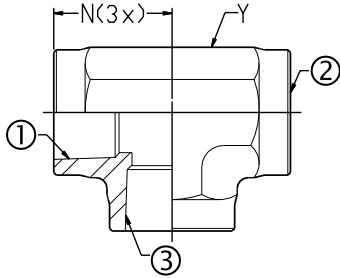

## Pipe Fittings Female Pipe Tee

**Reference**  
Aeroquip 2090  
Parker Hose 022T  
Parker Tube MMO  
Weatherhead C3709  
SAE 140438

Part No.	1-2-3 Female NPTF	N Length	Y Flats	Operating Pressure
5605-02-02-02-4	1/8 - 27	0.66	9/16	6,000
5605-04-04-04-4	1/4 - 18	0.88	3/4	6,000
5605-06-06-06-4	3/8 - 18	1.02	7/8	4,500
5605-08-08-08-4	1/2 - 14	1.23	1 1/16	3,000
5605-12-12-12-4	3/4 - 14	1.36	1 5/16	3,000
5605-16-16-16-4	1 - 11 1/2	1.62	1 5/8	2,200
5605-20-20-20-4	1 1/4 - 11 1/2	1.70	1 7/8	1,800
5605-24-24-24-4	1 1/2 - 11 1/2	2.08	2 9/16	1,500
5605-32-32-32-4	2 - 11 1/2	2.39	2 13/16	1,200