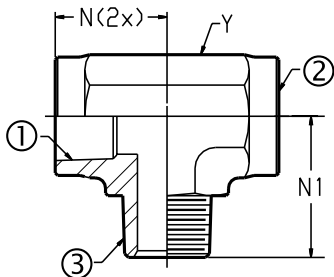

## Male Pipe Branch Tee

**Reference**  
Aeroquip 2091  
Parker Hose 212T  
Parker Tube MMS  
Weatherhead C3609  
SAE 140425

Part No.	1 Female NPTF	2 Female NPTF	3 Male NPTF	N Length	N1 Length	Y Flats	Operating Pressure
5604-02-02-02-4	1/8 - 27	1/8 - 27	1/8 - 27	0.66	0.78	9/16	6,000
5604-04-04-04-4	1/4 - 18	1/4 - 18	1/4 - 18	0.88	1.09	3/4	6,000
5604-06-06-06-4	3/8 - 18	3/8 - 18	3/8 - 18	1.02	1.22	7/8	4,500
5604-08-08-08-4	1/2 - 14	1/2 - 14	1/2 - 14	1.23	1.47	1 1/16	3,000
5604-12-12-08-4 #	3/4 - 14	3/4 - 14	1/2 - 14	1.36	1.59	1 5/16	3,000
5604-12-12-12-4	3/4 - 14	3/4 - 14	3/4 - 14	1.36	1.59	1 5/16	3,000
5604-16-16-16-4	1 - 11 1/2	1 - 11 1/2	1 - 11 1/2	1.62	1.97	1 5/8	1,800
5604-20-20-20-4 #	1 1/4 - 11 1/2	1 1/4 - 11 1/2	1 1/4 - 11 1/2	1.70	2.38	1 7/8	1,500
5604-24-24-24-4 #	1 1/2 - 11 1/2	1 1/2 - 11 1/2	1 1/2 - 11 1/2	2.08	2.64	2 9/16	1,500