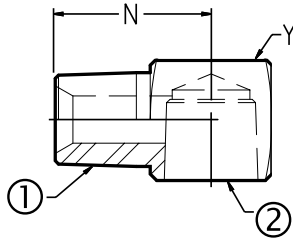

5502C

Pipe Fittings Compact Street Dot Ell

Part No.	1 Male NPTF	2 Female NPTF	N Length	Y Flats	Operating Pressure
5502C-02-02	1/8 - 27	1/8 - 27	0.78	5/8	5,000
5502C-04-04	1/4 - 18	1/4 - 18	1.09	7/8	5,000
5502C-06-04 #	3/8 - 18	1/4 - 18	1.22	3/4	4,000
5502C-06-06	3/8 - 18	3/8 - 18	1.12	7/8	4,000
5502C-08-06 #	1/2 - 14	3/8 - 18	1.19	7/8	3,500
5502C-08-08	1/2 - 14	1/2 - 14	1.44	1 1/8	3,500
5502C-12-12 #	3/4 - 14	3/4 - 14	1.55	1 3/8	2,200