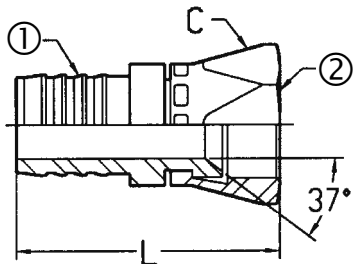

4806

FJX - SUCTION Hose Barb

Reference

Parker Hose 0688

Parker Tube 0688

SAE 100R4 Hose

Part No.	1 R4 Hose Barb	2 Female JIC Swivel	C Nut Hex	L Length
4806-08-08	1/2	3/4 - 16	7/8	2.11
4806-12-12	3/4	1 1/16 - 12	1 1/4	2.63
4806-12-16 #	3/4	1 5/16 - 12	1 1/2	2.84
4806-16-16	1"	1 5/16 - 12	1 1/2	2.88
4806-20-20	1 1/4	1 5/8 - 12	2"	3.44
4806-24-24	1 1/2	1 7/8 - 12	2 1/4	3.73
4806-32-32	2"	2 1/2 - 12	2 7/8	4.00

Crimp ferrules are on page 91.

Minimum Order Quantity May Apply.