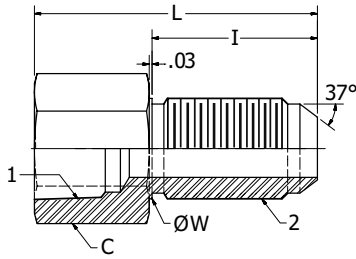

## Bulkhead JIC Fittings Female Bulkhead Connector

**Reference**  
Aeroquip 2239  
Parker Hose 0253  
Parker Tube WGTX  
Weatherhead C5275  
SAE J514

Part No.	Tube O.D.	1 Female NPTF	2 Bulkhead Male JIC	C Hex	I Assm.	L Length	Ø W Diameter	Operating Pressure
2705-02-04	1/4	1/8 - 27	7/16 - 20	11/16	1.20	1.84	0.44	6,000
2705-04-04	1/4	1/4 - 18	7/16 - 20	3/4	1.20	2.09	0.44	6,000
2705-04-06	3/8	1/4 - 18	9/16 - 18	13/16	1.28	2.12	0.56	6,000
2705-06-06	3/8	3/8 - 18	9/16 - 18	1"	1.28	2.17	0.56	6,000
2705-06-08	1/2	3/8 - 18	3/4 - 16	1"	1.44	2.34	0.75	6,000
2705-08-08	1/2	1/2 - 14	3/4 - 16	1 1/8	1.44	2.59	0.75	5,000
2705-08-10 #	5/8	1/2 - 14	7/8 - 14	1 1/8	1.58	2.71	0.88	5,000
2705-12-12	3/4	3/4 - 14	1 1/16 - 12	1 3/8	1.75	2.99	1.06	4,000
2705-12-14 #	7/8	3/4 - 14	1 3/16 - 12	1 3/8	1.75	2.92	1.19	4,000
2705-16-16	1"	1 - 11 1/2	1 5/16 - 12	1 5/8	1.75	3.25	1.31	3,000
2705-20-20 #	1 1/4	1 1/4 - 11 1/2	1 5/8 - 12	2"	1.80	3.22	1.63	2,500
2705-24-24 #	1 1/2	1 1/2 - 11 1/2	1 7/8 - 12	2 3/8	1.81	3.33	1.88	2,000

For a Locknut (306) assembled on the body, just add suffix "LN" to the series number (example: 2705LN).

4:1 Safety Factor

● Available in 316 Stainless Steel