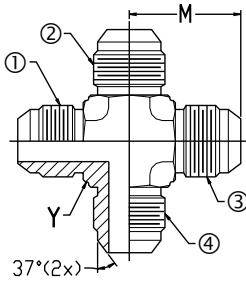

## 37° JIC Flare Fittings MJ Cross

**Reference**  
Aeroquip 2020  
Parker Hose 033X  
Parker Tube KTX  
Weatherhead C5955  
SAE 070501

Part No.	Tube O.D.	1-2-3-4 Male JIC	M Length	Y Flats	Operating Pressure
2650-04-04-04-04-4	1/4	7/16 - 20	0.89	7/16	7,500
2650-05-05-05-05-4 #	5/16	1/2 - 20	0.95	9/16	6,000
2650-06-06-06-06-4	3/8	9/16 - 18	1.06	9/16	6,000
2650-08-08-08-08-4	1/2	3/4 - 16	1.25	3/4	6,000
2650-10-10-10-10-4	5/8	7/8 - 14	1.45	7/8	5,000
2650-12-12-12-12-4 #	3/4	1 1/16 - 12	1.66	1 1/16	5,000
2650-16-16-16-16-4 #	1"	1 5/16 - 12	1.81	1 5/16	4,000
2650-20-20-20-20-4 #	1 1/4	1 5/8 - 12	2.06	1 5/8	4,000