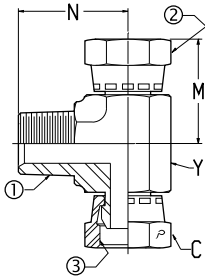

1601

NPSM Female Pipe Swivels MP - NPSM Branch Tee

Reference
Aeroquip 2254
Parker Hose 217T
Parker Tube 217T
Weatherhead 9406
SAE J514

Part No.	1 Male NPTF	2-3 Female NPSM Swivel	C Nut Hex	M Length	N Length	Y Flats	Operating Pressure
1601-02-02-02-4 #	1/8 - 27	1/8 - 27	9/16	0.92	0.97	9/16	5,000
1601-04-04-04-4	1/4 - 18	1/4 - 18	11/16	1.15	1.04	9/16	5,000
1601-06-04-04-4 #	3/8 - 18	1/4 - 18	11/16	1.50	1.07	7/8	4,000
1601-06-06-06-4 #	3/8 - 18	3/8 - 18	7/8	1.19	1.25	3/4	4,000
1601-08-04-04-4 #	1/2 - 14	1/4 - 18	11/16	1.22	1.28	7/8	5,000
1601-08-06-06-4	1/2 - 14	3/8 - 18	7/8	1.75	1.19	7/8	3,500
1601-08-08-08-4	1/2 - 14	1/2 - 14	1"	1.47	1.40	7/8	3,500
1601-12-12-12-4	3/4 - 14	3/4 - 14	1 1/4	2.00	1.60	1 1/16	2,200
1601-12-16-16-4 #	3/4 - 14	1 - 11 1/2	1 1/2	1.75	1.83	1 5/16	2,000
1601-16-12-12-4 #	1 - 11 1/2	3/4 - 14	1 1/4	2.38	1.70	1 5/16	2,000
1601-16-16-16-4 #	1 - 11 1/2	1 - 11 1/2	1 1/2	2.05	1.86	1 5/16	2,000
1601-20-20-20-4 #	1 1/4 - 11 1/2	1 1/4 - 11 1/2	1 7/8	2.38	2.10	1 5/8	1,600
1601-24-24-24-4 #	1 1/2 - 11 1/2	1 1/2 - 11 1/2	2 1/8	2.29	2.59	1 7/8	1,200